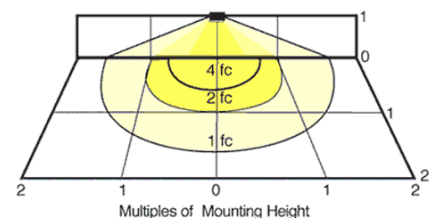

Color:

Clear

Weight:

2.58

DIMENSIONS

PHOTOMETRIC

75w Incandescent @ 8' Mounting Height

Mounting Height	Multiplier
8'	1.0
9'	.8
10'	.7
12'	.4
14'	.3